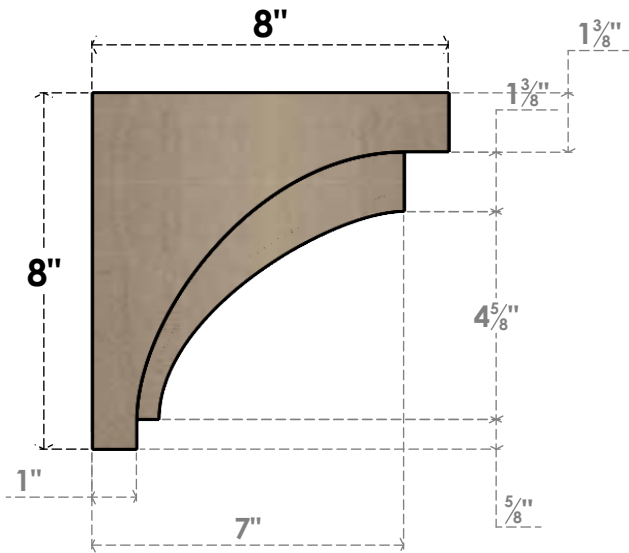

ITEM NUMBER: CORU04X08X08RIVRCPR

4"W X 8"D X 8"H SERIES 1 CLASSIC RIVERA ROUGH CEDAR TIMBERTHANE
FAUX WOOD CORBEL, PRIMED

SIDE PROFILE

FRONT PROFILE

ISOMETRIC

EKENA MILLWORK
2300 WEST MAIN ST.
CLARKSVILLE, TX 75426
TOLL FREE: 866-607-0453
WWW.EKENAMILLWORK.COM

NOTES

1. INSTALLATION TO BE COMPLETED IN ACCORDANCE WITH MANUFACTURER'S SPECIFICATIONS.
2. DRAWING MAY NOT BE TO SCALE
3. THIS DRAWING IS INTENDED FOR DESIGN AND PLANNING PURPOSES ONLY.
4. ALL INFORMATION CONTAINED HEREIN WAS CURRENT AT THE TIME OF DEVELOPMENT BUT MUST BE REVIEWED AND APPROVED BY THE PRODUCT MANUFACTURER TO BE CONSIDERED ACCURATE.
5. TIMBERTHANE ARCHITECTURAL PRODUCTS ARE MADE FROM HIGH DENSITY URETHANE AND COME FACTORY PRIMED