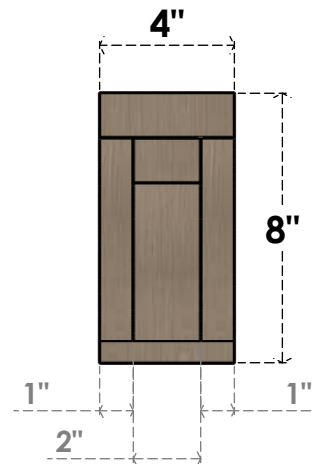

ITEM NUMBER: CORU04X08X08RIVRCPR

4"W X 8"D X 8"H SERIES 1 CLASSIC RIVERA ROUGH CEDAR TIMBERTHANE
FAUX WOOD CORBEL, PRIMED

SIDE PROFILE

FRONT PROFILE

ISOMETRIC

EKENA MILLWORK
2300 WEST MAIN ST.
CLARKSVILLE, TX 75426
TOLL FREE: 866-607-0453
WWW.EKENAMILLWORK.COM

NOTES

1. INSTALLATION TO BE COMPLETED IN ACCORDANCE WITH MANUFACTURER'S SPECIFICATIONS.
2. DRAWING MAY NOT BE TO SCALE
3. THIS DRAWING IS INTENDED FOR DESIGN AND PLANNING PURPOSES ONLY.
4. ALL INFORMATION CONTAINED HEREIN WAS CURRENT AT THE TIME OF DEVELOPMENT BUT MUST BE REVIEWED AND APPROVED BY THE PRODUCT MANUFACTURER TO BE CONSIDERED ACCURATE.
5. TIMBERTHANE ARCHITECTURAL PRODUCTS ARE MADE FROM HIGH DENSITY URETHANE AND COME FACTORY PRIMED