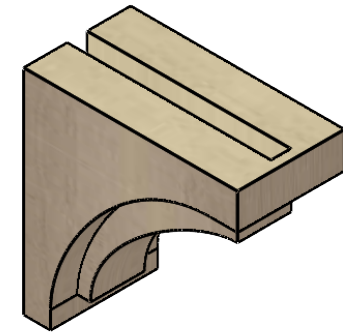

ITEM NUMBER: CORU04X08X08RIVRCPR

4"W X 8"D X 8"H SERIES 1 CLASSIC RIVERA ROUGH CEDAR TIMBERTHANE
FAUX WOOD CORBEL, PRIMED

SIDE PROFILE

FRONT PROFILE

ISOMETRIC

EKENA MILLWORK
2300 WEST MAIN ST.
CLARKSVILLE, TX 75426
TOLL FREE: 866-607-0453
WWW.EKENAMILLWORK.COM

NOTES

1. INSTALLATION TO BE COMPLETED IN ACCORDANCE WITH MANUFACTURER'S SPECIFICATIONS.
2. DRAWING MAY NOT BE TO SCALE
3. THIS DRAWING IS INTENDED FOR DESIGN AND PLANNING PURPOSES ONLY.
4. ALL INFORMATION CONTAINED HEREIN WAS CURRENT AT THE TIME OF DEVELOPMENT BUT MUST BE REVIEWED AND APPROVED BY THE PRODUCT MANUFACTURER TO BE CONSIDERED ACCURATE.
5. TIMBERTHANE ARCHITECTURAL PRODUCTS ARE MADE FROM HIGH DENSITY URETHANE AND COME FACTORY PRIMED